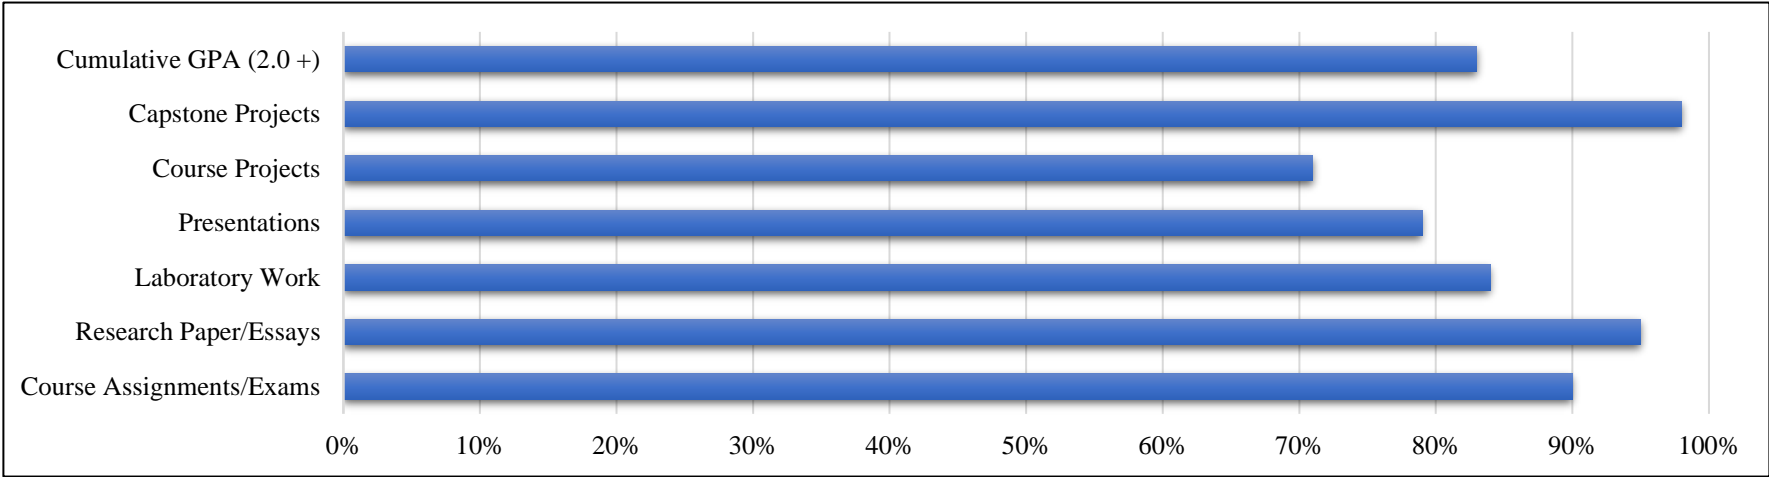

PACIFIC TECH

PACIFIC COLLEGE OF TECHNOLOGY

INSTITUTIONAL EFFECTIVENESS DATA 2022-2023

ASSESSMENT OF LEARNING OUTCOMES

Average Success Rate

Assessment Instruments	Average Success Rate
Course Assignments/Exams	90%
Research Paper/Essays	95%
Laboratory Work	84%
Presentations	79%
Course Projects	71%
Capstone Projects (Graduating students only)	98%
Cumulative GPA (2.0 +)	83%

STUDENT EXPERIENCE SURVEY RESULTS

Course Evaluation Survey Results

Category	Average Score
Teaching Methods, Strategies, Practices	89%
Course Content	89%
Academic Services	88%
Admission Services	87%
Student Services	87%
Library Services	84%
Technology	87%
Overall Opinions	92%